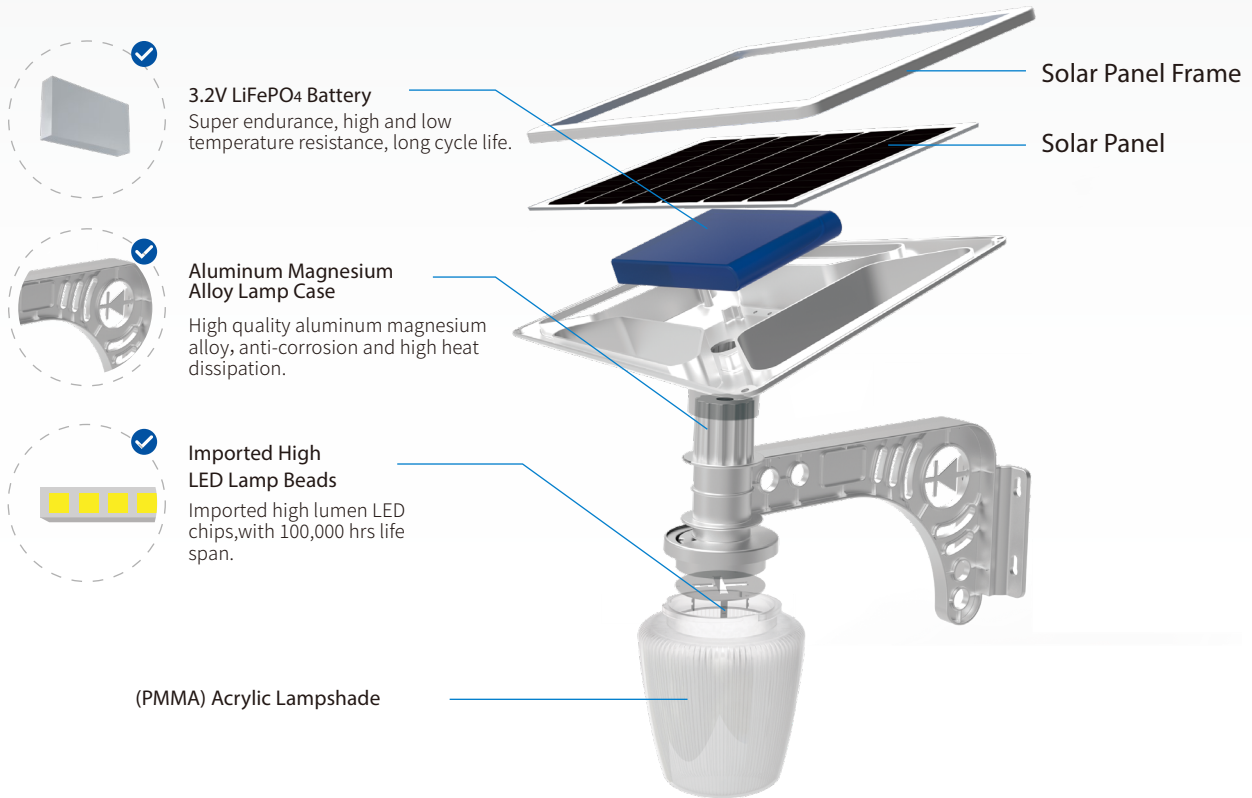

APPLE LIGHT

BCT-OLA1.0S

Patent Number: ZL 2014 3 0134740.5

Product Parameters

*Battery may be stored up to 3 months then a freshening charge is required.

| | |
|-----------------------|--|
| Product name | 7W Solar Apple Light |
| Model | BCT-OLA1.0S |
| Solar panel | 18W (Mono) |
| Panel size | 380×255 mm |
| Battery | 3.2V/13(±5)Ah LiFePO ₄ Battery |
| Light power | 450lm (Common 7W LED) |
| Lighting time | 6+X/Intelligent power control, and can use remote control to adjust brightness and working mode. |
| Installation height | 3-5m |
| Installation distance | 15-20m |
| Gross weight | 6.70kg |
| Lamp life | 100000 hours |
| Product size | 420×380×500mm |
| Carton Size | 427×427×337mm (2pcs/carton) |
| Beam angle | bat wing 150*70° |
| CRI | Ra70 |
| Color temperature | 6500K,4000K |
| IP rating | IP65 |
| IK level | IK08 |
| Operating temperature | -40°C~70°C |
| Working humidity | 10%-90% |

*Note: The above data are typical values. The actual product weight will have an error of about 5%.

Product Display

Garden light

► Product Size:

- Product size

Unit:mm

► Product Details Display

ON key: Turn on
 OFF key: Turn off
 AUTO key: Reset, 6+X overnight lighting mode
 6H key: Lights off after 6 hours

8H key: Lights off after 8 hours
 85% key: Reduce 15% power
 70% key: Reduce 30% power

- Original patent design, independent mould.
- All night lighting. The light never be off no matter how many rainy or cloudy days.
- The light can be installed from Equator area to Polar regions. The working temperature is -47-70°C
- Integrated design, modular production.
- Low voltage design, safe and Reliable.
- Integrated package, convenient transportation.

► Installation Case

Applicable place:

It is widely used in street and roads, residential areas, scenic spots, parks, squares, private gardens and other public places.

The product is easy to install, no auxiliary lines required, energy saving and environmental protection, no electricity charge, long service life.