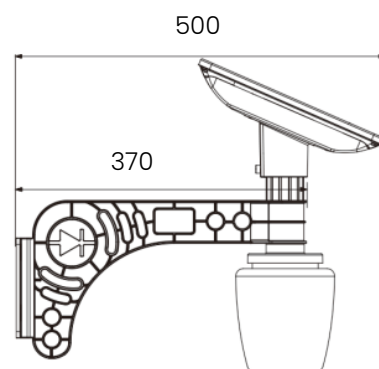

APPLE LIGHT

BCT-OLA1.0S

Patent Number: ZL 2014 3 0134740.5

Product Parameters

*Battery may be stored up to 3 months then a freshening charge is required.

| | |
|-----------------------|--|
| Product name | 7W Solar Apple Light |
| Model | BCT-OLA1.0S |
| Solar panel | 18W (Mono) |
| Panel size | 380×255 mm |
| Battery | 3.2V/13(±5)Ah LiFePO ₄ Battery |
| Light power | 450lm (Common 7W LED) |
| Lighting time | 6+X/Intelligent power control, and can use remote control to adjust brightness and working mode. |
| Installation height | 3-5m |
| Installation distance | 15-20m |
| Gross weight | 6.70kg |
| Lamp life | 100000 hours |
| Product size | 420×380×500mm |
| Carton Size | 427×427×337mm (2pcs/carton) |
| Beam angle | bat wing 150*70° |
| CRI | Ra70 |
| Color temperature | 6500K,4000K |
| IP rating | IP65 |
| IK level | IK08 |
| Operating temperature | -40°C~70°C |
| Working humidity | 10%-90% |

*Note: The above data are typical values. The actual product weight will have an error of about 5%.

Product Display

Garden light

► Product Size:

- Product size

Unit:mm

► Product Details Display

ON key: Turn on
 OFF key: Turn off
 AUTO key: Reset, 6+X overnight lighting mode
 6H key: Lights off after 6 hours

8H key: Lights off after 8 hours
 85% key: Reduce 15% power
 70% key: Reduce 30% power

- Original patent design, independent mould.
- All night lighting. The light never be off no matter how many rainy or cloudy days.
- The light can be installed from Equator area to Polar regions. The working temperature is -47-70°C
- Integrated design, modular production.
- Low voltage design, safe and Reliable.
- Integrated package, convenient transportation.