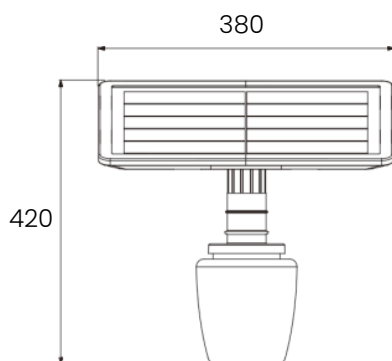

APPLE LIGHT

BCT-OLA1.0S

Patent Number: ZL 2014 3 0134740.5

Product Parameters

*Battery may be stored up to 3 months then a freshening charge is required.

| | |
|-----------------------|--|
| Product name | 7W Solar Apple Light |
| Model | BCT-OLA1.0S |
| Solar panel | 18W (Mono) |
| Panel size | 380×255 mm |
| Battery | 3.2V/13(±5)Ah LiFePO ₄ Battery |
| Light power | 450lm (Common 7W LED) |
| Lighting time | 6+X/Intelligent power control, and can use remote control to adjust brightness and working mode. |
| Installation height | 3-5m |
| Installation distance | 15-20m |
| Gross weight | 6.70kg |
| Lamp life | 100000 hours |
| Product size | 420×380×500mm |
| Carton Size | 427×427×337mm (2pcs/carton) |
| Beam angle | bat wing 150*70° |
| CRI | Ra70 |
| Color temperature | 6500K,4000K |
| IP rating | IP65 |
| IK level | IK08 |
| Operating temperature | -40°C~70°C |
| Working humidity | 10%-90% |

*Note: The above data are typical values. The actual product weight will have an error of about 5%.

Product Display

Garden light

► Product Size:

- Product size

Unit:mm

► Product Details Display

ON key: Turn on
 OFF key: Turn off
 AUTO key: Reset, 6+X overnight lighting mode
 6H key: Lights off after 6 hours

8H key: Lights off after 8 hours
 85% key: Reduce 15% power
 70% key: Reduce 30% power

- Original patent design, independent mould.
- All night lighting. The light never be off no matter how many rainy or cloudy days.
- The light can be installed from Equator area to Polar regions. The working temperature is -47-70°C
- Integrated design, modular production.
- Low voltage design, safe and Reliable.
- Integrated package, convenient transportation.